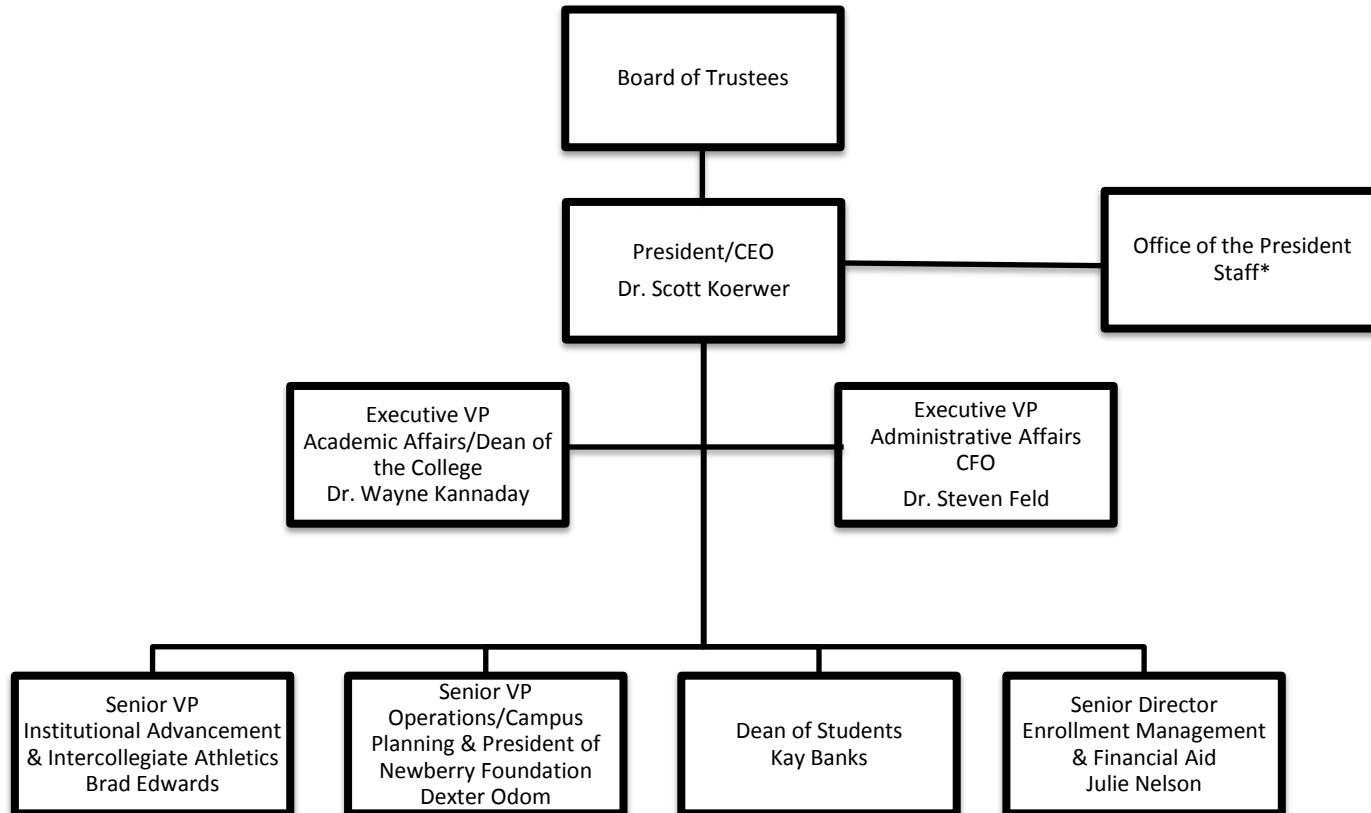

Organizational Chart – Newberry College

* Office of the President Staff:
Executive Director - Institutional Effectiveness
Campus Pastor
Assistant VP - Administrative Affairs
Chief of Staff
Executive Assistant to the President